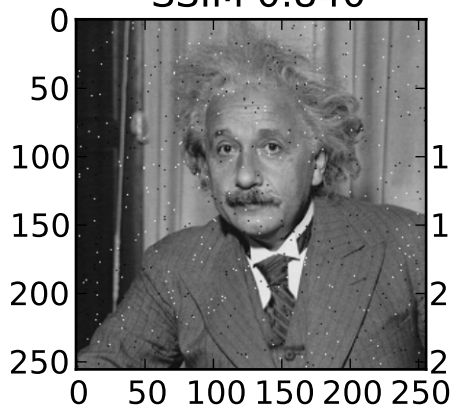

Original
SSIM 1.000

Mean-Shifted
SSIM 0.988

Contrast-Adjusted
SSIM 0.913

Impulse-Noise
SSIM 0.840

Blur
SSIM 0.694

JPG
SSIM 0.662