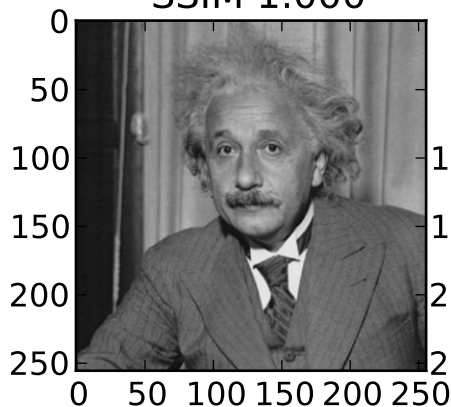

Original
SSIM 1.000

Mean-Shifted
SSIM 0.988

Contrast-Adjusted
SSIM 0.913

Impulse-Noise
SSIM 0.840

Blur
SSIM 0.694

JPG
SSIM 0.662